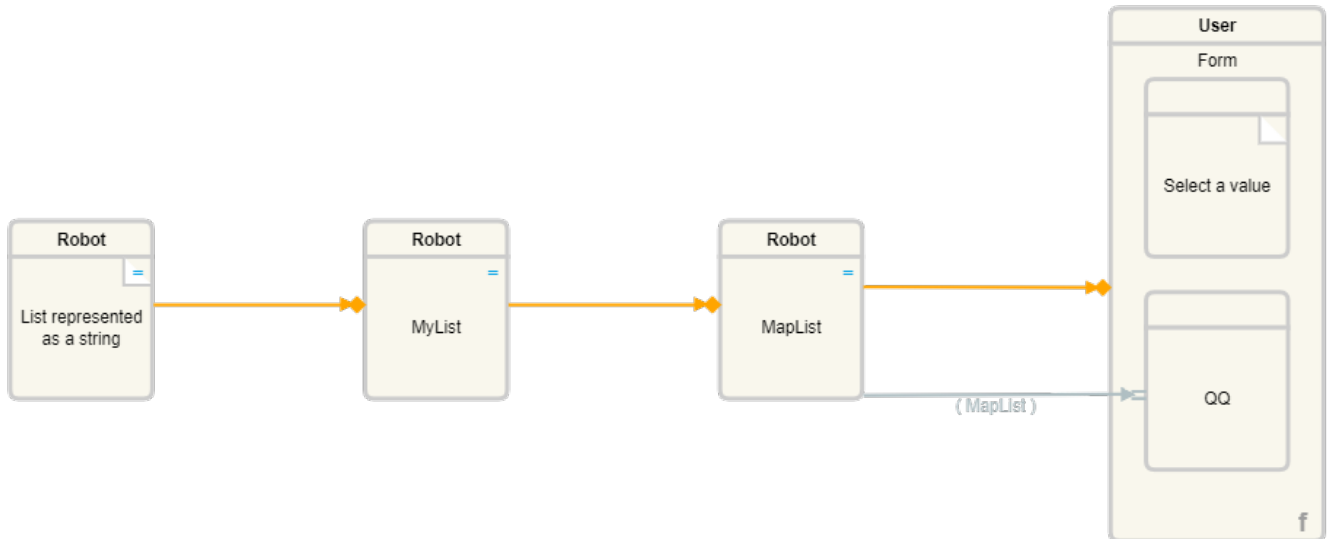

# FEEL map function

<https://documentation.dcr.design/example/feel-map-function/>

## Featured image

GraphId : 1705850

Semantic Type : FEEL, Form

Audience : Modelers

Release Date : 05/02/2024

Type : Null