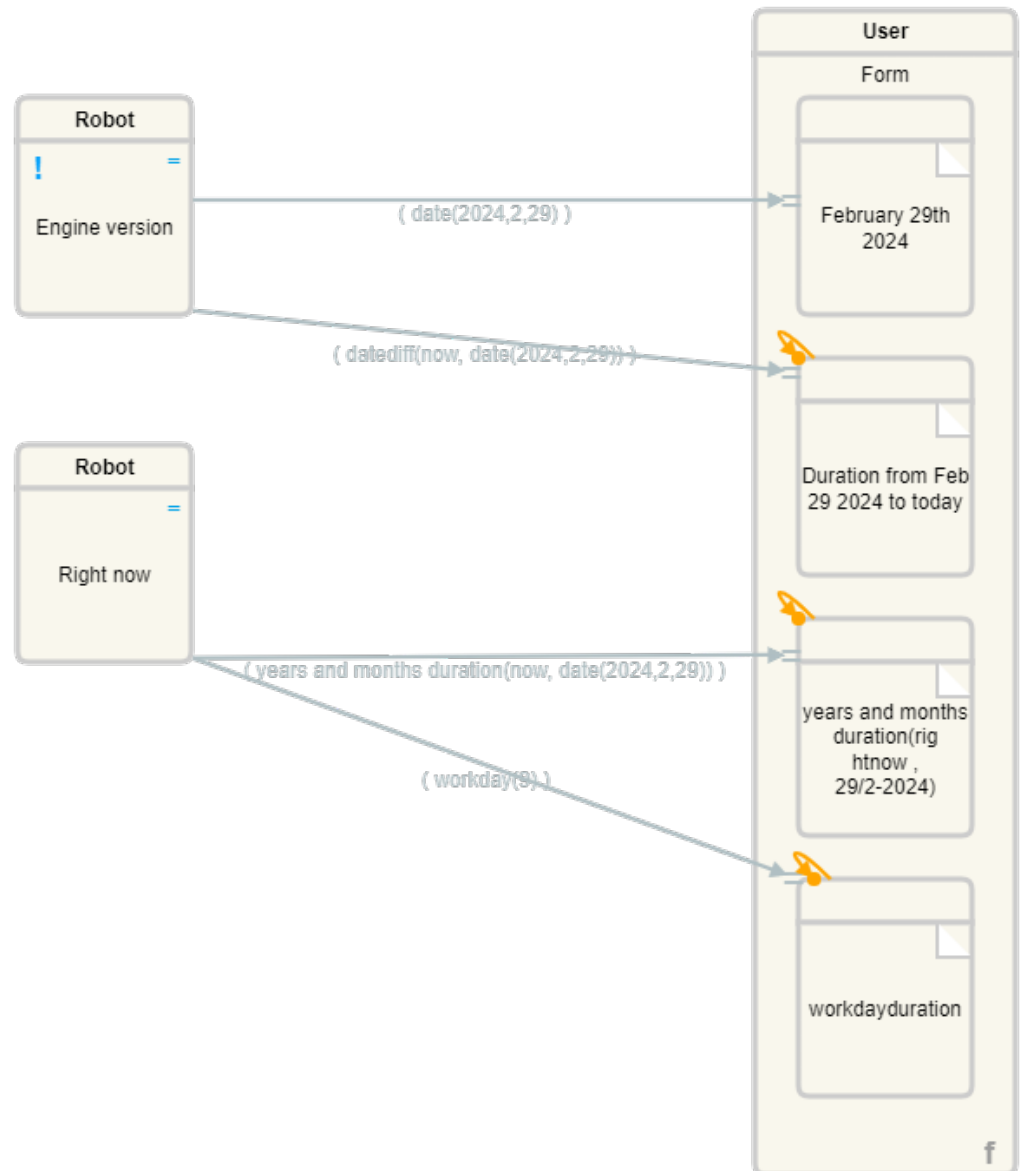

# FEEL date functions

<https://documentation.dcr.design/example/feel-date-functions/>

Provides examples of using the FEEL date functions.

## Featured image

GraphId : 1480517  
Semantic Type : FEEL  
Audience : Modelers  
Type : Null