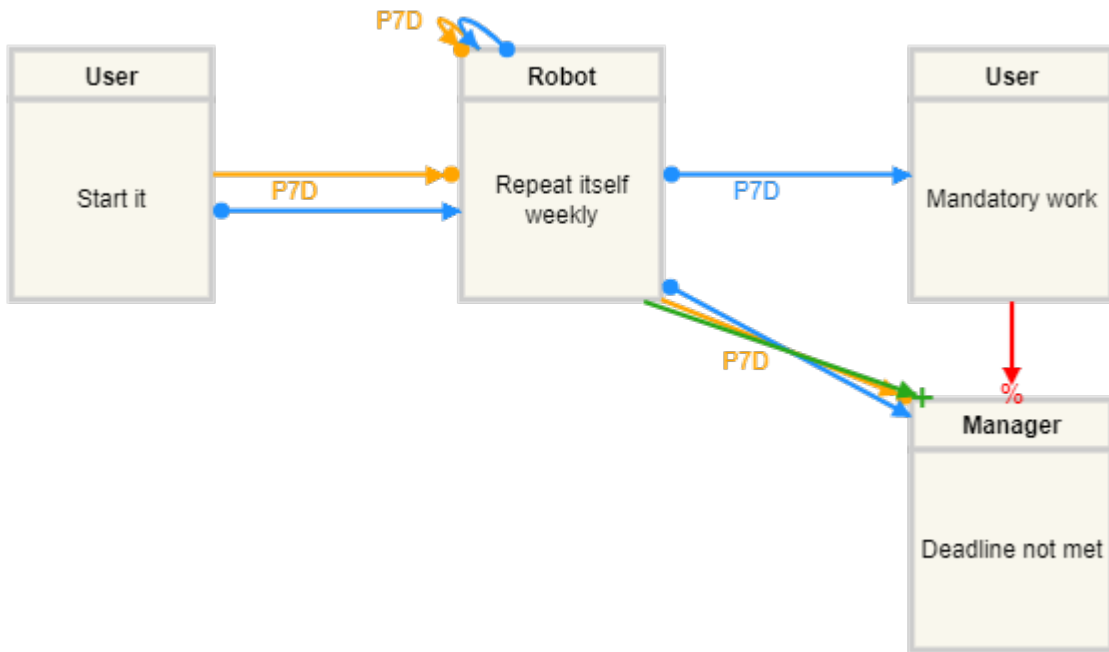

# Repeat an activity every week

<https://documentation.dcr.design/example/repeat-an-activity-every-week/>

## Featured image

GraphId : 13405

Semantic Type : Time and durations - delays and deadlines

Audience : Everyone

Type : Null